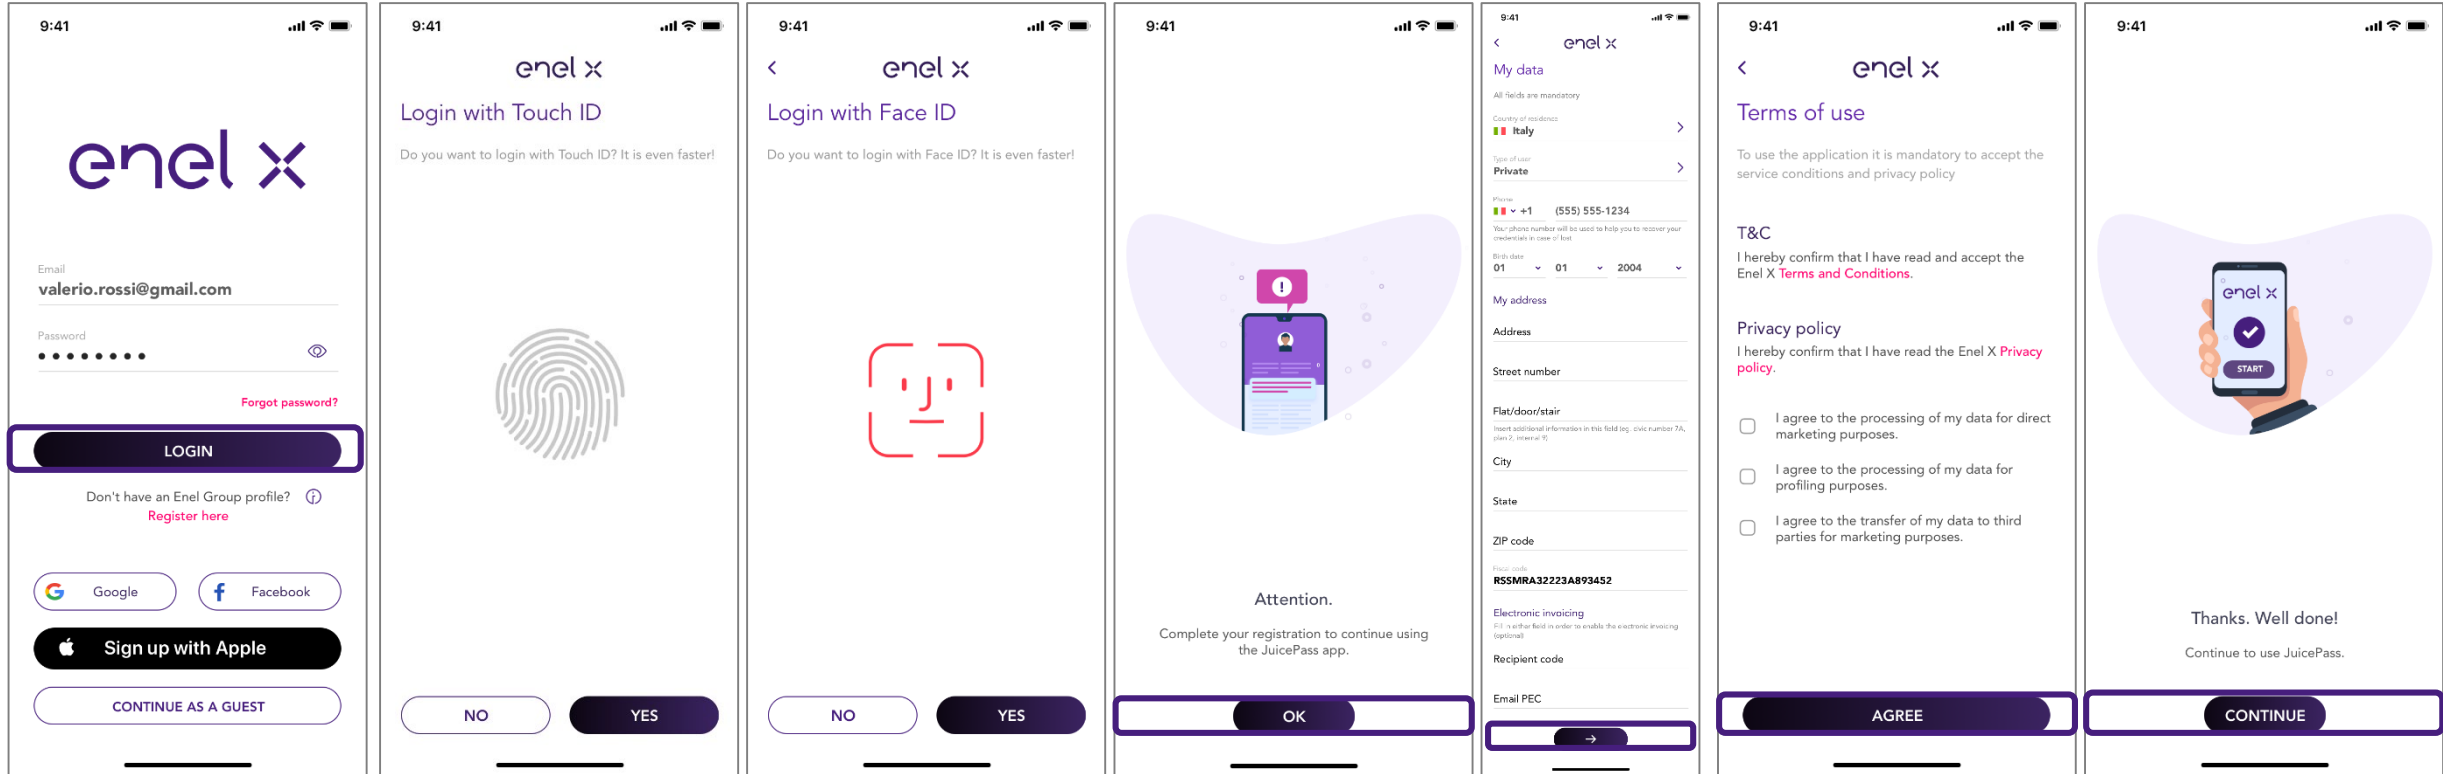

Confirm your email.

We've sent you an email message with a link to confirm your Enel Unique ID. Please click on the link in the message to complete your registration.

OK

JuicePass

My account / JuiceWallet – Zniżki & Kod korporacyjny