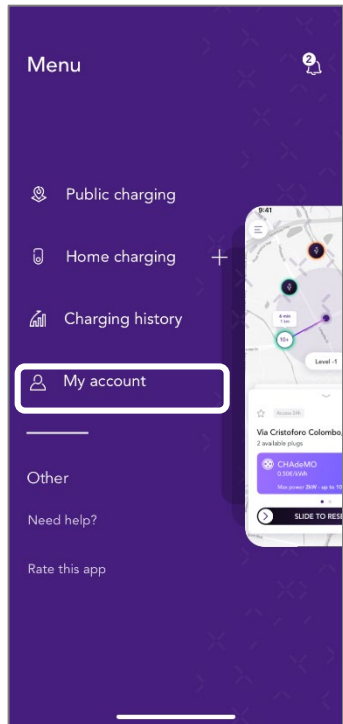

JuicePass

My account / Moje dane