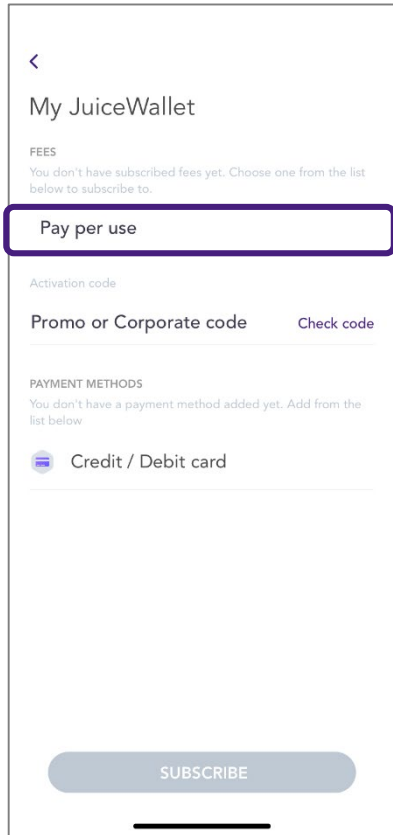

Confirm your email.

We've sent you an email message with a link to confirm your Enel Unique ID. Please click on the link in the message to complete your registration.

OK

JuicePass

My account / JuiceWallet – Zniżki & Kod korporacyjny